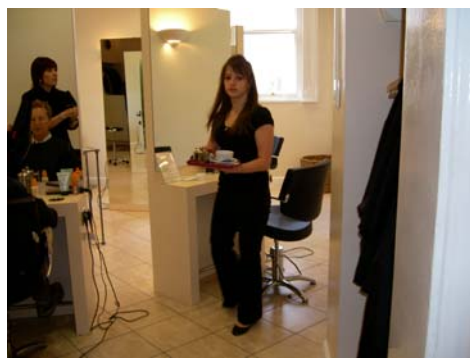

Placement Description.

A busy hairdressing salon in Leicester city centre.

Paris's duties include cleaning work stations, greeting clients, making refreshments, and helping to mix colours, general tidying of salon and assisting the stylists.

Student Comment

“Although I am still not sure what I want to do after school, this has given me a great insight into this career and one that I shall seriously consider.”

“I feel I have grown considerably in confidence since starting my placement and I love working in the salon. They have given me a Saturday job and are sending me on a 7 week shampoo training course.”